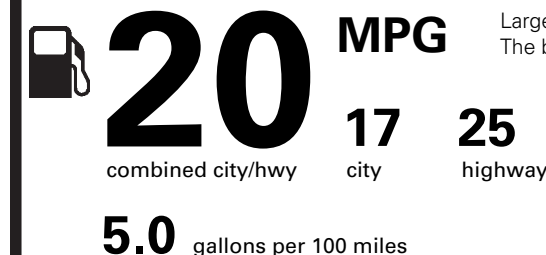

(MSRP)

695.00
NO CHARGE
NO CHARGE
NO CHARGE

PRICE INFORMATION

BASE PRICE	\$61,870.00
TOTAL OPTIONS/OTHER	695.00
TOTAL VEHICLE & OPTIONS/OTHER	62,565.00
DESTINATION & DELIVERY	995.00

EPA DOT Fuel Economy and Environment

Gasoline Vehicle

Fuel Economy

Large Cars range from 14 to 111 MPG. The best vehicle rates 136 MPGe.

You spend **\$2,500**

more in fuel costs over 5 years compared to the average new vehicle.

Annual fuel cost **\$2,000**